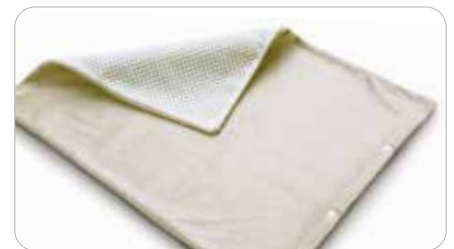

- Better breathability
- Uniquely designed holes to provide 360 degrees warmth circulation
- Warmth kept at a constant temperature

4D DWF Technology  
Brings you warmth dynamically

# Soothing Heating Pad

Large size

- Perfect for shoulder, back, waist & abdomen

- 4D DWF is for more comfort, warmth and breathability

- Removable cover with one side for heat accumulation & the other side for breathability

## PRODUCT FEATURES

- 4D DWF technology
- Size : 35 x 46cm
- APS - Active Protection System
- 4 temperature settings
- 90 minutes timer auto switch-off
- Turbo heating
- Machine washable at 30°C
- Removable cover made by cosy fleece and mesh